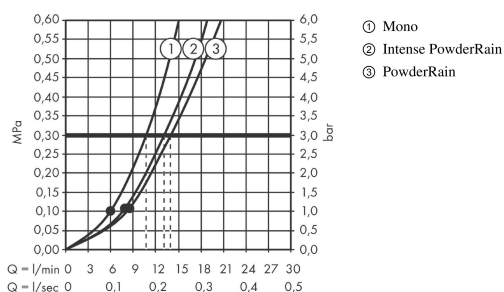

Rainfinity

Hand shower 130 3jet

Surfaces: **Matt Black** Article Number: **26864670**

Description

product features

- shower head size: 132 mm
- spray type: PowderRain, Intense PowderRain, MonoRain
- convenient diversion via Select button
- spray disc surface: graphite
- maximum flow rate at 3 bar: 14 l/min
- minimum flow pressure: 1,1 bar
- with internal water conduction
- rinseable screen seal
- connection thread G ½
- connection dimension: DN15
- suitable for continuous flow water heaters

Technology

Design awards

Product image

Scale drawing

Flowchart

The consumption was measured in combination with the appropriate fittings (thermostat/mixer/ in-wall valve) to reflect actual application in practice.