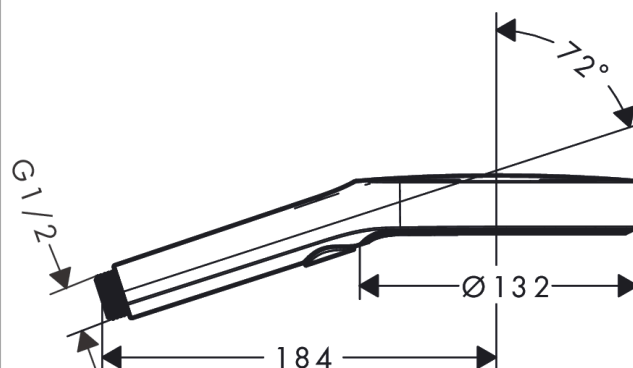

Rainfinity

Hand shower 130 3jet

Surfaces: **Matt Black** Article Number: **26864670**

Description

product features

- shower head size: 132 mm
- spray type: PowderRain, Intense PowderRain, MonoRain
- convenient diversion via Select button
- spray disc surface: graphite
- maximum flow rate at 3 bar: 14 l/min
- minimum flow pressure: 1,1 bar
- with internal water conduction
- rinseable screen seal
- connection thread G ½
- connection dimension: DN15
- suitable for continuous flow water heaters

Technology

Design awards

Product image

Scale drawing

Flowchart

The consumption was measured in combination with the appropriate fittings (thermostat/mixer/ in-wall valve) to reflect actual application in practice.